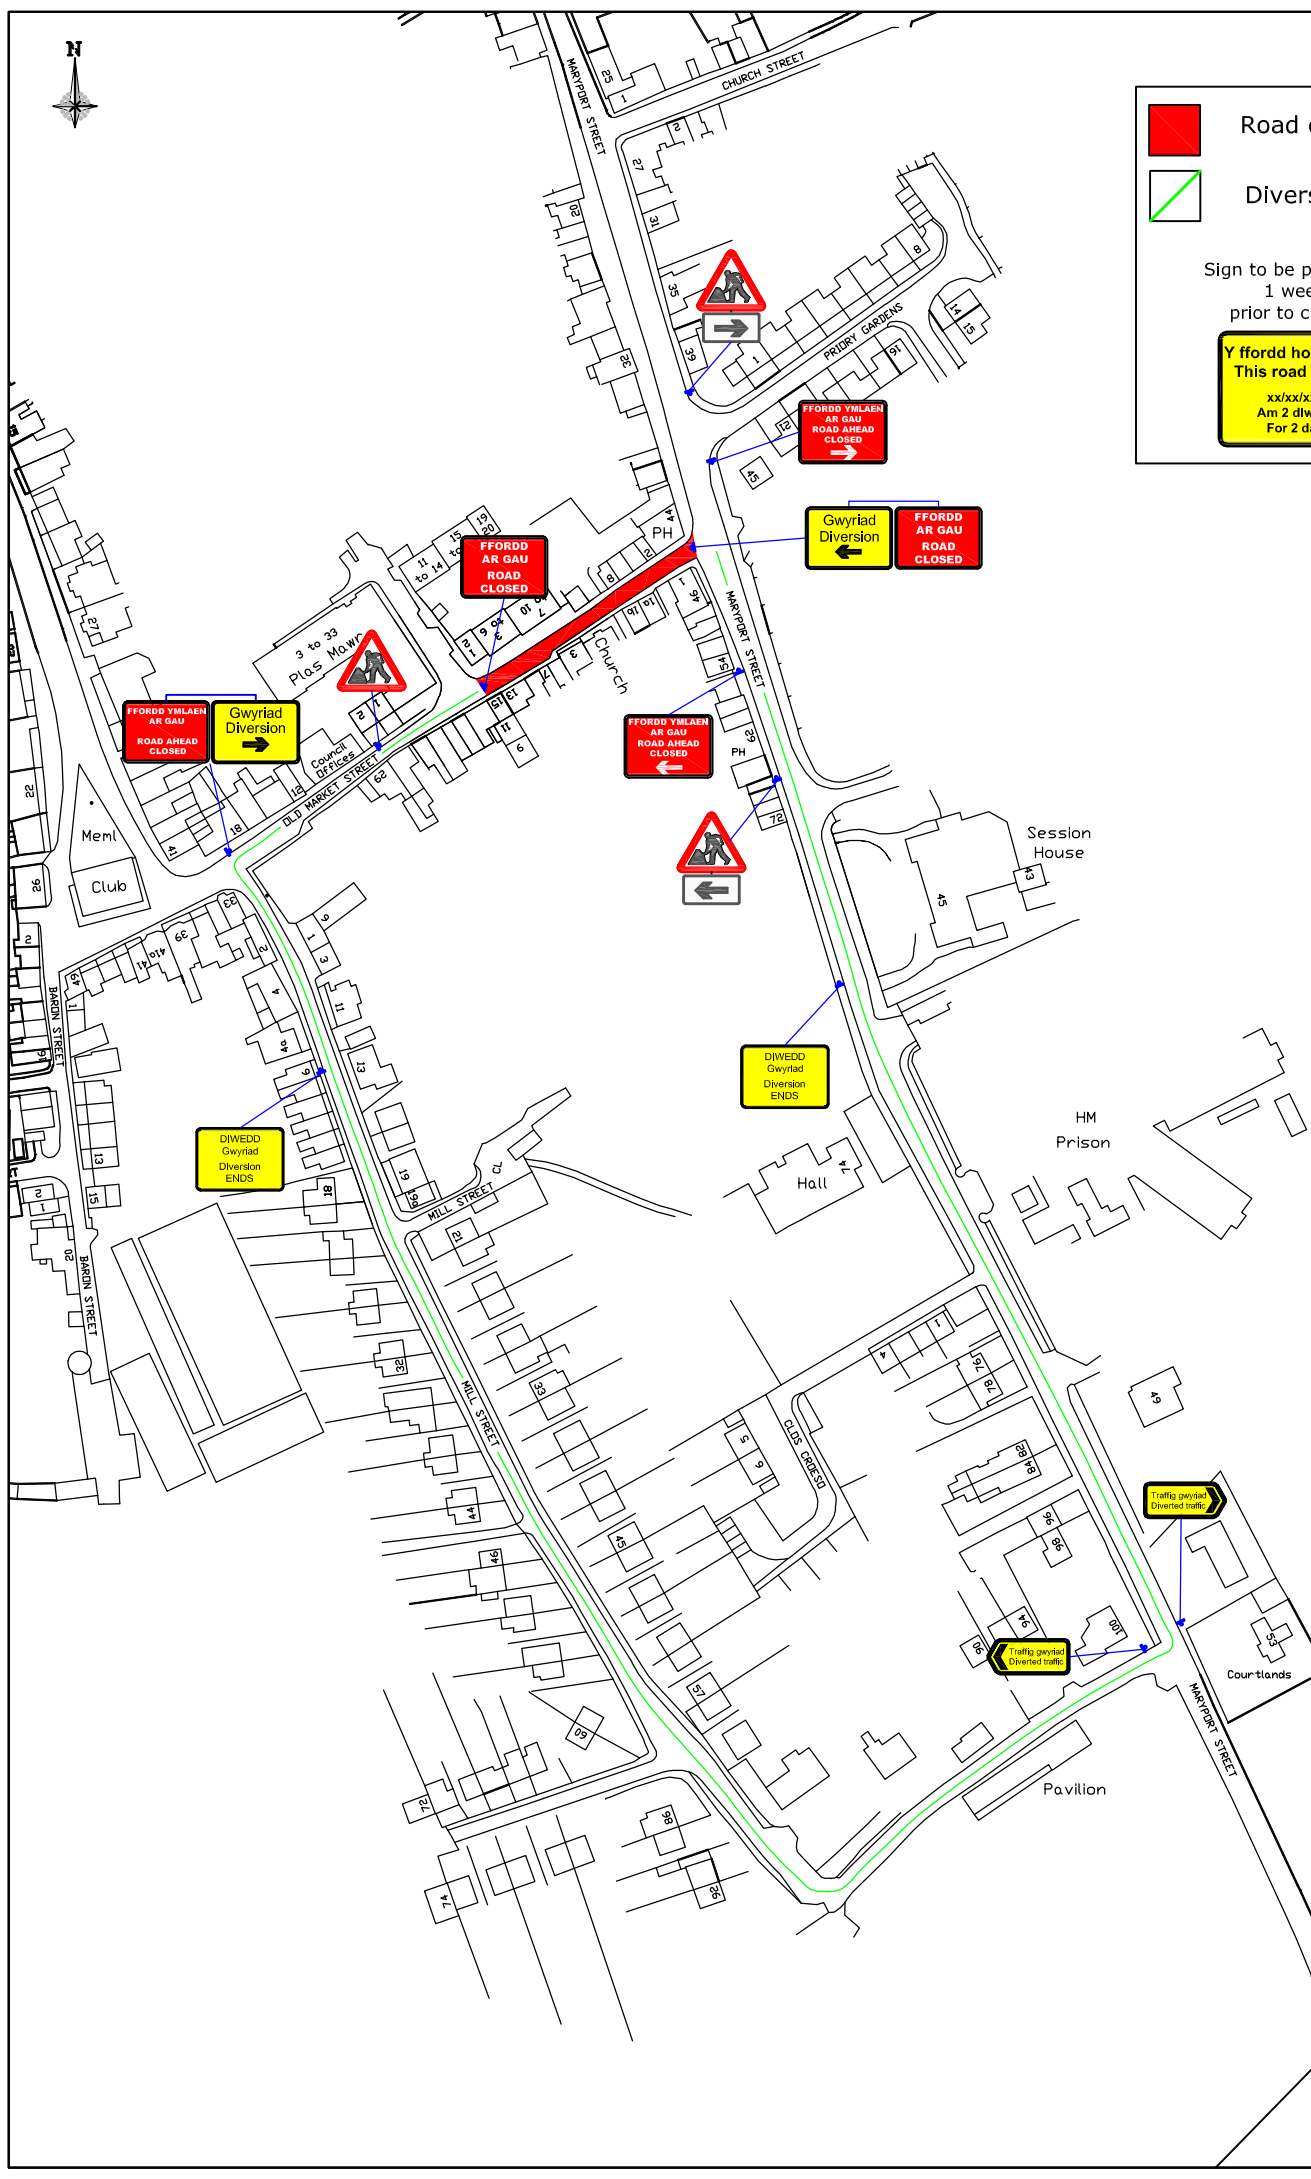

Road closed area

Diversion route

Sign to be positioned
1 week
prior to closure

Y ffordd hon ar gau
This road closed
xx/xx/xxxx
Am 2 ddiwrnod
For 2 days

forest
Forest Traffic Signals Ltd.
Forest House, Broad Quay Road,
Felnetx Ind Est, Newport, NP19 4PN
Tel: 01633 284700 Fax: 01633 283212

Client:
Arvans

Rev	Date	Description

Project:
Old Market Street,
Usk
(NP15 1UA)

Drawing:
Traffic Management
Arrangement

Drawing no: SNAE01_0279_02	Revision: .
Dm: RB	App: .
Chk: BB	Date: 12/06/2018